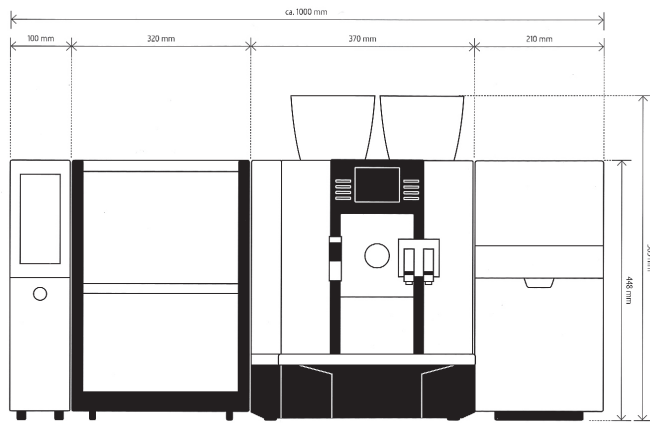

Uw persoonlijke totaaloplossing GIGA X7 Professional inclusief accessoires

Dankzij een breed palet aan accessoires zoals koppenwarmers, melkkoelers, afrekenysystemen en zelfs meubilair, kunt u de oplossing voor uw koffievragestuk geheel naar eigen behoefte vormgeven. Meer informatie over de mogelijkheden vindt u op www.juraprofessional.nl. Daarnaast kunt u met vragen ook altijd terecht bij onze geautoriseerde dealers.

Accessoires

Glazen Cup Warmer
Biedt ruimte voor 100 espressokopjes (ø 60 mm) of 60 koffiekopjes (ø 80 mm).

☐ art. 70086 € 845,-

JURA Cup Warmer
Plaats voor 75 espressokopjes (Ø 60 mm) of 50 koffiekopjes (Ø 80 mm)

☐ art. 65681 € 675,-

Compressor Cooler Pro
Hygiënisch connector system gemakkelijk te reinigen en te vullen. 4 liter inhoud

☐ art. 67085 € 1.080,-

Cool Control Wireless
Inhoud 1,1 liter

☐ art. 70584 € 205,79

Milk Cooler "Piccolo"
Voor 2x 1l. pak

☐ art. 70125 € 155,45

Betaalmodule
Incl. MDB. anti-diefstalkabel, slot en muntenbak. Excl. betaalmechanisme, bv NRI G-13

☐ art. 67998 + 63749 € 890,-

Choco Module
Twee instelbare hoeveelheden, bereidingstijd ca. 12 sec. per consumptie.

☐ art. 70460/70465 € 1.090,-

Complete Start kit CLARIS filter,
Incl. Waterfilter S, CLARIS filterkop
Excl. benodigde aansluitslang

☐ art. 208611 € 138,-

CLARIS navulpatroon

☐ art. 69534 € 79,-

Residu doorvoer

☐ art. 70374 € 109,-

Waterafvoer

☐ art. 70375 € 79,-